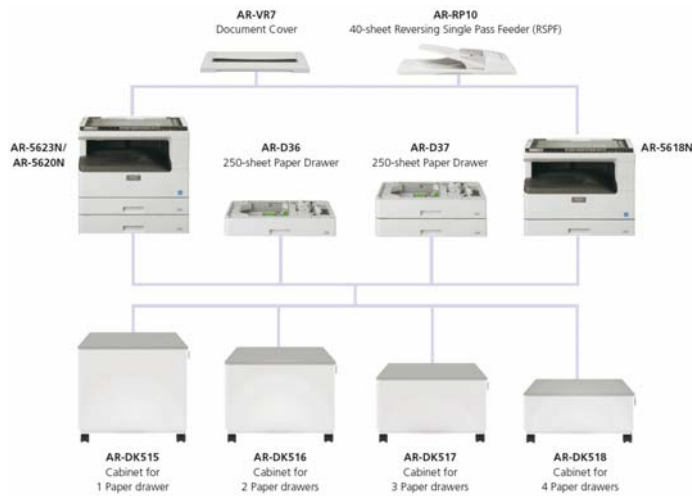

■ AR-5623N/5620N/5618N