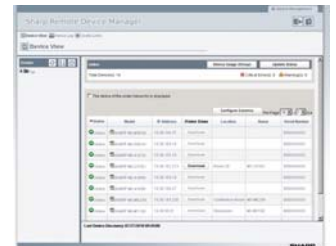

* Optional MX-NB12 required

AR-5623D/5620D/5618D
 AR-5623N/5620N/5618N
 AR-5623/5620/5618 SALES GUIDE

■ **Sharp Remote Device Manager***

Optional on AR-5623D/5620D/5618D & AR-5623/5620/5618.

Sharp Remote Device Manager (SRDM) (previous name: PAU) is the latest version of Sharp's own web-based administration utility. It allows administrators to manage their fleet of MFPs quickly and easily, without having to physically visit the MFP.

* Optional MX-NB12 required

SRDM has following features:

- Login
- Hierarchical grouping

SRDM's main features

- Device discovery
- Status update
- Device management
- E-mail alerts
- Display and Export of device usage information**