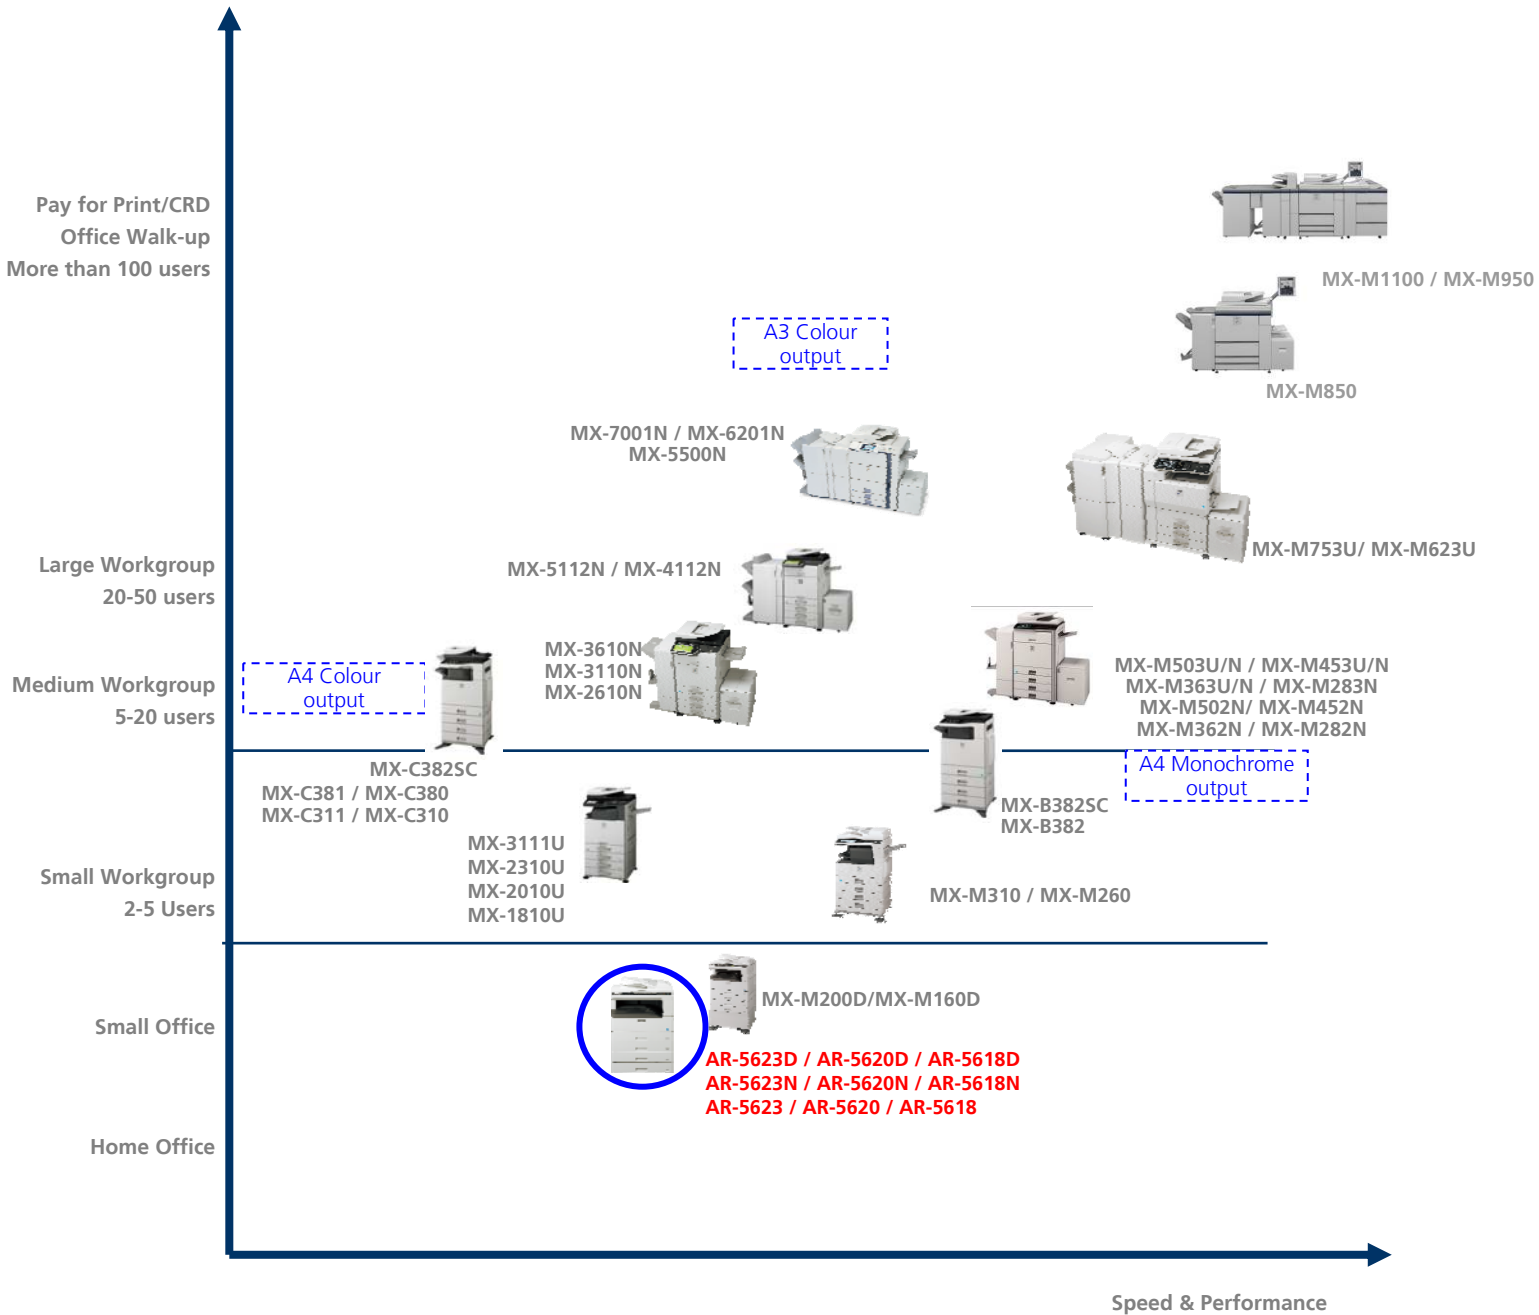

AR-5623D/5620D/5618D
AR-5623N/5620N/5618N
AR-5623/5620/5618 SALES GUIDE

PRODUCT POSITIONING