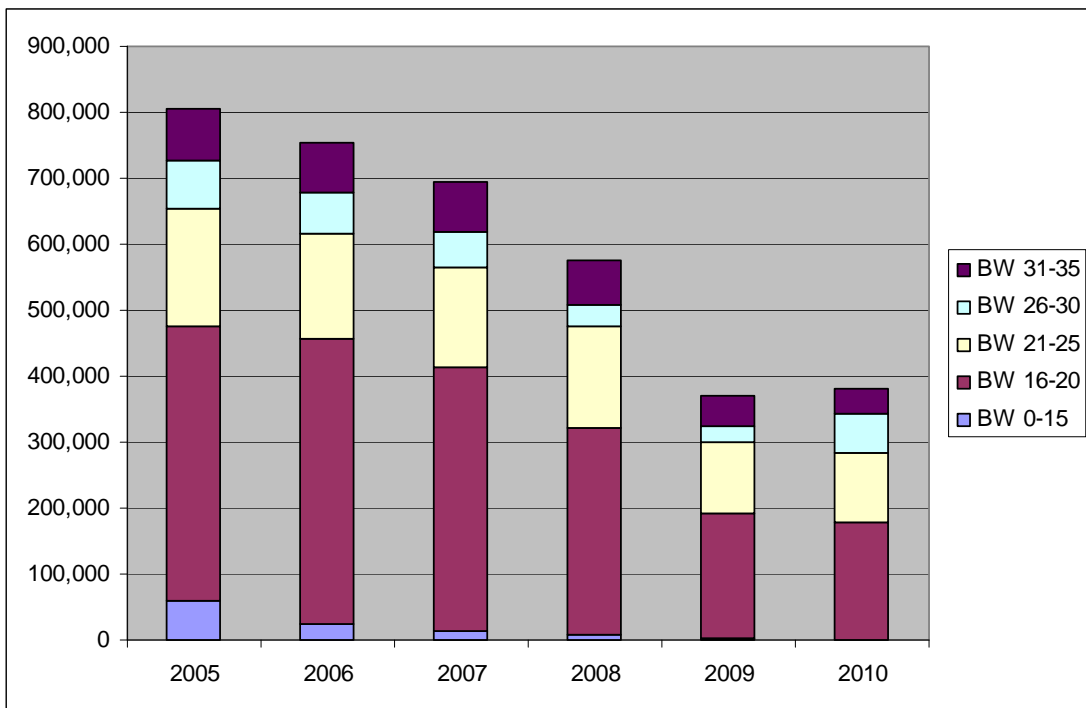

MARKET ANALYSIS

■ **A3 B&W MFP Market**

- The graph below shows the European market data for A3 B&W MFPs 2005 - 2014 as forecast by infoSource.
- The A3 B&W MFP market has been shrinking since 2005 because of the “B to C Strategy” (Black to Colour) which started in 2004/05.
- In 2008 the market was around 710,000 units which was 75.6% vs 2005. Noticeably, Category 1 (0 – 19 cpm) reduced dramatically to 57.3% vs 2005.
- In 2009 the market decreased to 66.3% vs LY due to the economic crisis in 2008 with Category 1 (0 – 19 cpm) being the worst effected.
- infoSource shows an increase of 2.8% in 2010 compared to 2009 but there is no longer a growth expectation in the B&W category as colour is main stream in the MFP industry now.
- By 2014, the market will be almost flat with 465,000 units which is 99.0% vs 2009 and 49.6% vs 2005.

{A3 B&W MFP Market}

■ **A3 B&W MFP Market by Category**

- The graph below shows similar information to the graph above however the categories in this graph are more relevant to the Sharp 23, 20 & 18 cpm MFPs.
- The trends in each category are consistent with entire A3 BW market.
- 16 – 20 cpm is the major category which has 46.4% in 2010.
- The next category is 21 – 25 cpm with 27.9%.
- Therefore, 16 – 25 cpm MFPs (which is the category for the Sharp 23, 20 & 18 cpm MFPs) has 73.4%.