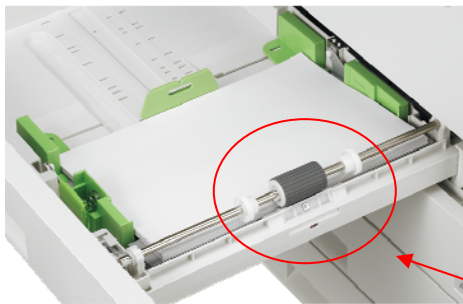

AR-5623D/5620D/5618D AR-5623N/5620N/5618N AR-5623/5620/5618 SALES GUIDE

▪ **Single Pass Feeder**

Optional on AR-5623/5620/5618. N/A on AR-5623D/5620D/5618D & AR-5623N/5620N/5618N.

The optional document feeder enhances productivity:

- The optional single pass feeder (SPF) feeds in up to 40 sheets of one-sided originals
- No more manual placement of originals on document glass
- Increased copy efficiency

▪ **Reliable Paper Feeding System (New!)**

High stability in paper feeding system is achieved with the roller separation method. This roller separation method is usually reserved for higher-end models and allows a fast print out time with less paper jams.

Separation Roller

▪ **Small Footprint**

The AR-5623D/5620D/5618D, AR-5623N/5620N/5618N & AR-5623/5620/5618 have been designed to be as compact as possible.

- Takes up little valuable office space
  591 x 567 x 595 mm (AR-5623D/5620D) & 591 x 567 x 495 mm (AR-5618D)
  591 x 550 x 595 mm (AR-5623N/5620N) & 591 x 550 x 495 mm (AR-5618N)
  591 x 567 x 595 mm (AR-5623/5620) & 591 x 567 x 495 mm (AR-5618)

▪ **Superb Image Quality**

600 dpi resolution and 256 level grayscale ensure finely detailed reproductions.

- Reproduced text is crisp and sharp
- Impressive high-quality images

Advanced Digital Auto Exposure Control provides optimum copy contrast. Three exposure modes are available: "AUTO", "TEXT" and "PHOTO". When "TEXT" or "PHOTO" is selected, the exposure can be manually adjusted to 5 levels. Highlights to mid-tones in images are faithfully reproduced to the original.