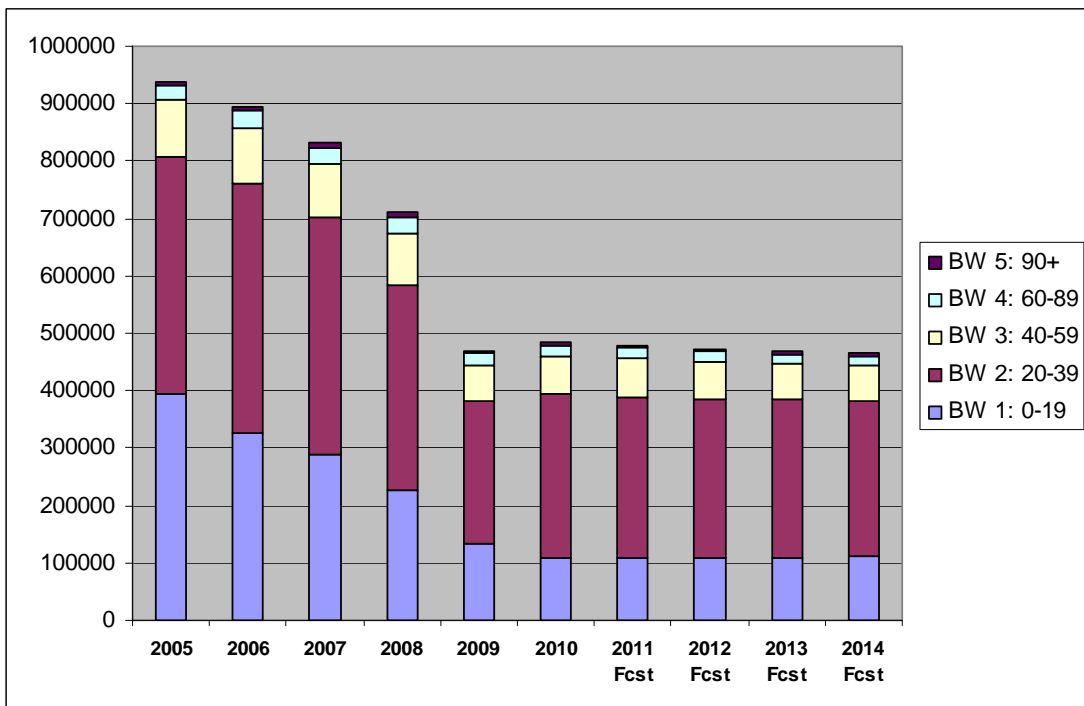

MARKET ANALYSIS

■ **A3 B&W MFP Market**

- The graph below shows the European market data for A3 B&W MFPs 2005 - 2014 as forecast by infoSource.
- The A3 B&W MFP market has been shrinking since 2005 because of the “B to C Strategy” (Black to Colour) which started in 2004/05.
- In 2008 the market was around 710,000 units which was 75.6% vs 2005. Noticeably, Category 1 (0 – 19 cpm) reduced dramatically to 57.3% vs 2005.
- In 2009 the market decreased to 66.3% vs LY due to the economic crisis in 2008 with Category 1 (0 – 19 cpm) being the worst effected.
- infoSource shows an increase of 2.8% in 2010 compared to 2009 but there is no longer a growth expectation in the B&W category as colour is main stream in the MFP industry now.
- By 2014, the market will be almost flat with 465,000 units which is 99.0% vs 2009 and 49.6% vs 2005.