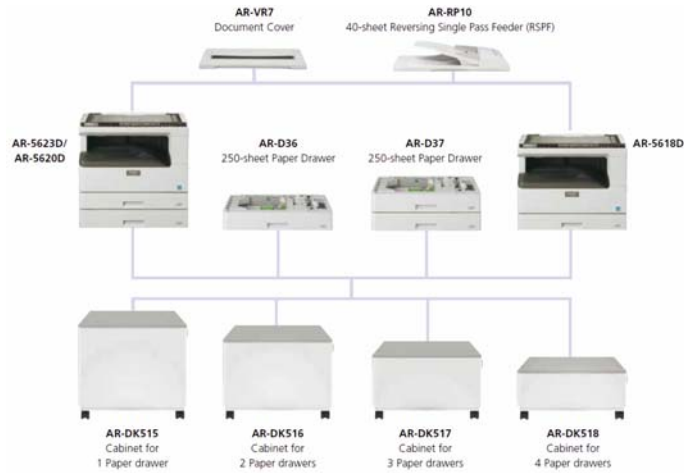

AR-5623D/5620D/5618D AR-5623N/5620N/5618N AR-5623/5620/5618 SALES GUIDE

■ Configurations

■ AR-5623D/5620D/5618D