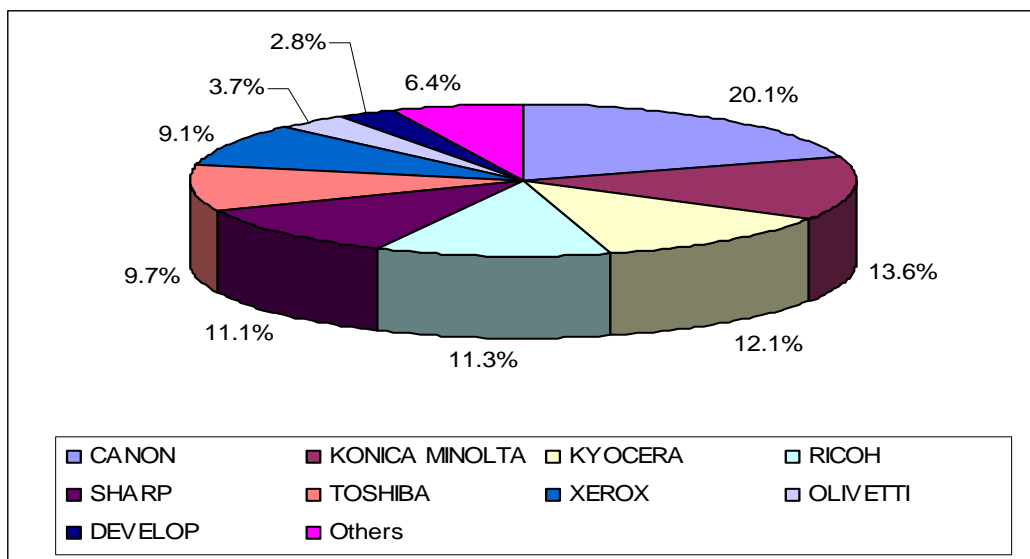

MARKET ANALYSIS

■ **A3 B&W MFP Market**

- The graph below shows the European market data for A3 B&W MFPs 2005 - 2014 as forecast by infoSource.
- The A3 B&W MFP market has been shrinking since 2005 because of the “B to C Strategy” (Black to Colour) which started in 2004/05.
- In 2008 the market was around 710,000 units which was 75.6% vs 2005. Noticeably, Category 1 (0 – 19 cpm) reduced dramatically to 57.3% vs 2005.
- In 2009 the market decreased to 66.3% vs LY due to the economic crisis in 2008 with Category 1 (0 – 19 cpm) being the worst effected.
- infoSource shows an increase of 2.8% in 2010 compared to 2009 but there is no longer a growth expectation in the B&W category as colour is main stream in the MFP industry now.
- By 2014, the market will be almost flat with 465,000 units which is 99.0% vs 2009 and 49.6% vs 2005.

{A3 B&W MFP Market}

■ **A3 B&W MFP Market by Category**

- The graph below shows similar information to the graph above however the categories in this graph are more relevant to the Sharp 23, 20 & 18 cpm MFPs.
- The trends in each category are consistent with entire A3 BW market.
- 16 – 20 cpm is the major category which has 46.4% in 2010.
- The next category is 21 – 25 cpm with 27.9%.
- Therefore, 16 – 25 cpm MFPs (which is the category for the Sharp 23, 20 & 18 cpm MFPs) has 73.4%.

{A3 B&W MFP Market by Category}

AR-5623D/5620D/5618D
 AR-5623N/5620N/5618N
 AR-5623/5620/5618 SALES GUIDE

■ **Competition**

- The 16 – 25 cpm category is quite a competitive one with 5 manufactures accounting for over 10% market share.
- Canon has the largest market share with 20%. They have 2 strong products which occupy position 1 and 2 on the model ranking (iR2520 & iR2318).
- Second place in terms of market share is Konica Minolta with 13.6% (Bizhub 222/223)
- Another 3 manufactures have around 10% market share each proving the competition to be very strong.