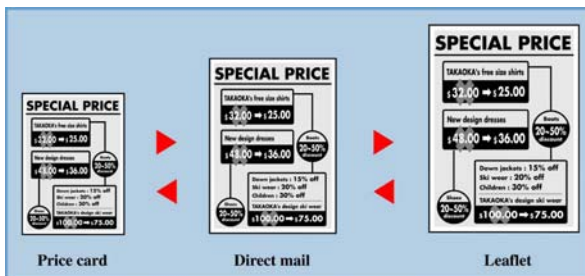

AR-5623D/5620D/5618D AR-5623N/5620N/5618N AR-5623/5620/5618 SALES GUIDE

▪ Wide Zoom Range

The wide zoom range of 25 to 400% which can be set in 1% increments.

- Versatile setting of the zoom ratio
- The zoom range becomes 50 to 200% when the SPF/RSPF is in use

8 preset zoom ratios (AB: 50, 70, 81, 86, 115, 122, 141, 200%) are provided for frequently used copy ratios.
(inch: 50, 64, 77, 95, 121, 129, 141, 200%)

- Less setup work on the control panel

“How can I take full advantage of the wide zoom range?”

The wide zoom range allows you to print various sized documents such as price cards, direct mail and leaflets. You can make these by reducing or enlarging the same original. This comes in handy when you’re planning a sales promotion or special event.