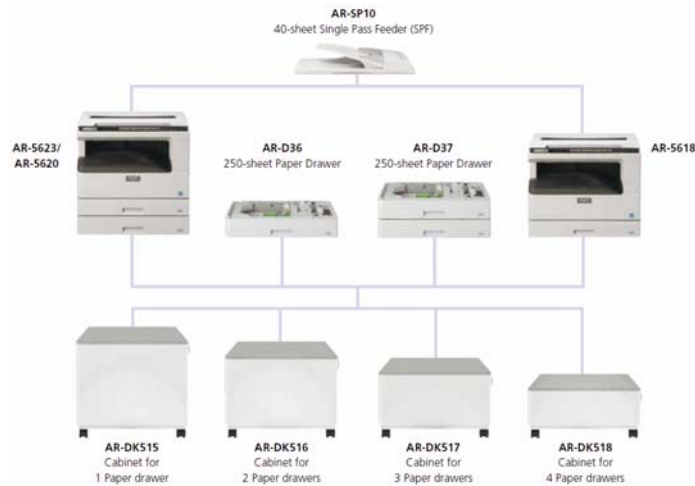

■ AR-5623/5620/5618