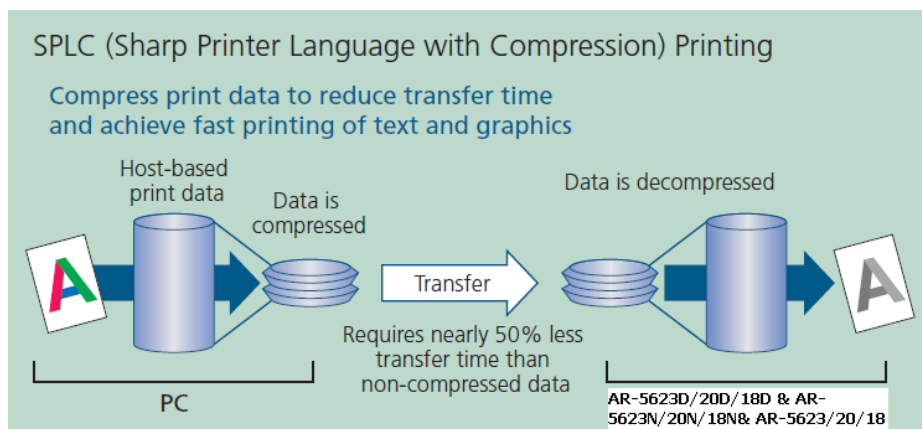

AR-5623D/5620D/5618D AR-5623N/5620N/5618N AR-5623/5620/5618 SALES GUIDE

■ Printing Functions

■ Scan Once Print Many

Originals are scanned once and stored in memory. All copies are then produced from memory.

- Fewer visits to set additional copies
- Less machine wear and tear

■ Speedy Printing with Sharp Technology

SPLC effectively reduces the data size of print jobs, speeding up the printing process while improving overall throughput. They also provide RIP Once/Print Many (ROPM) memory for efficient processing, quickly freeing up your PC for other tasks and reducing transmission times. Documents are output at a quick rate of 23 ppm (AR-5623D/5623N/5623), 20 ppm (AR-5620D/5620N/5620) or 18 ppm (AR-5618D/5618N/5618) in 600 dpi resolution.

The Sharp proprietary features ensure that your print jobs are output as fast and reliably as possible.

■ Network Printing

Standard on AR-5623N/5620N/5618N. Optional on AR-5623D/5620D/5618D & AR-5623/5620/5618.

The AR-5623N/5620N/5618N, AR-5623D/5620D/5618D & AR-5623/5620/5618 are equipped with powerful printer features that function as a network printer.

Optional MX-NB12 is required on AR-5623D/5620D/5618D & AR-5623/5620/5618.

It supports the most commonly used network operating systems and protocols.