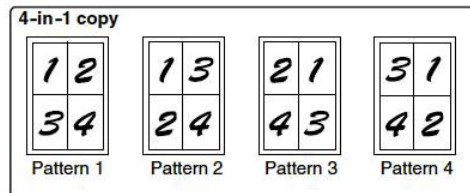

■ 2-in-1/4-in-1 Copy

Two or four originals can be copied on a single sheet of paper.

- Efficient use of copy paper and energy savings

2-in-1 copy layouts

4-in-1 copy layouts

■ Duplex Output

Standard on AR-5623D/5620D/5618D & AR-5623N/5620N/5618N. N/A on AR-5623/5620/5618.